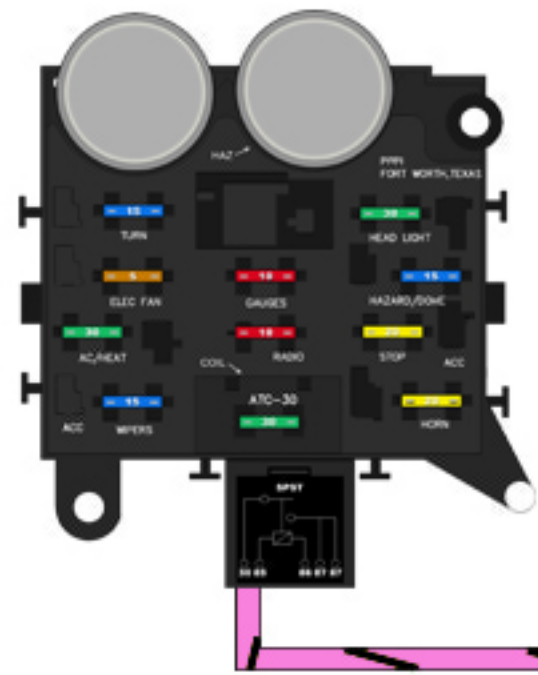

# MSD IGNITION CONNECTIONS

#920 COIL POWER (COIL "+")

#923 TACH SIGNAL (COIL "-")

MAGNETIC PICKUP

TO BATTERY +

TO BATTERY -

RED

WHITE

ORANGE

BLACK